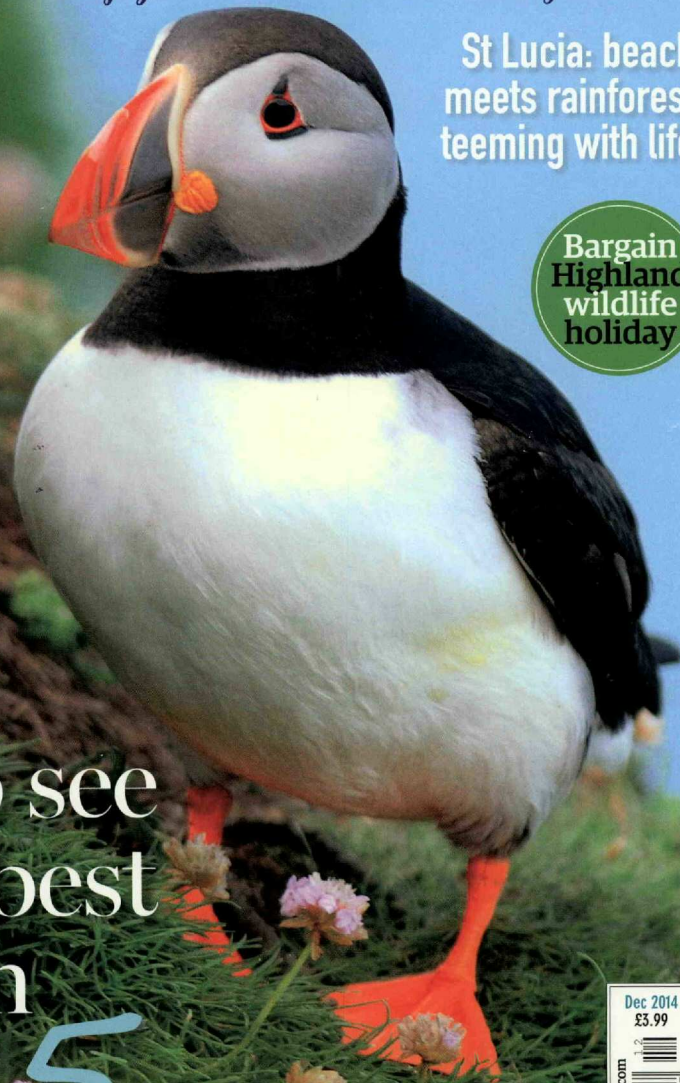

Source: Wild Travel {Main}
Edition:
Country: UK
Date: Monday 1, December 2014
Page: 1
Area: 565 sq. cm
Circulation: 21000 Monthly
Ad data: page rate £0.00, scc rate £0.00
Phone:
Keyword: ST LUCIA

Destinations include >>

ST LUCIA

LANCASHIRE

COSTA RICA

LINDISFARNE

WILD TRAVEL

Enjoy the world's most amazing animals

How to have a close encounter with a hippo

Amazing images of the world's fastest cat

The icy world of Polar Bears, Ivory Gulls and Narwhals

St Lucia: beach meets rainforest teeming with life

Bargain Highland wildlife holiday

Where to see Britain's best wildlife in 2015

Dec 2014
£3.99
wildlifeextra.com
0 7720 43 218 02 7